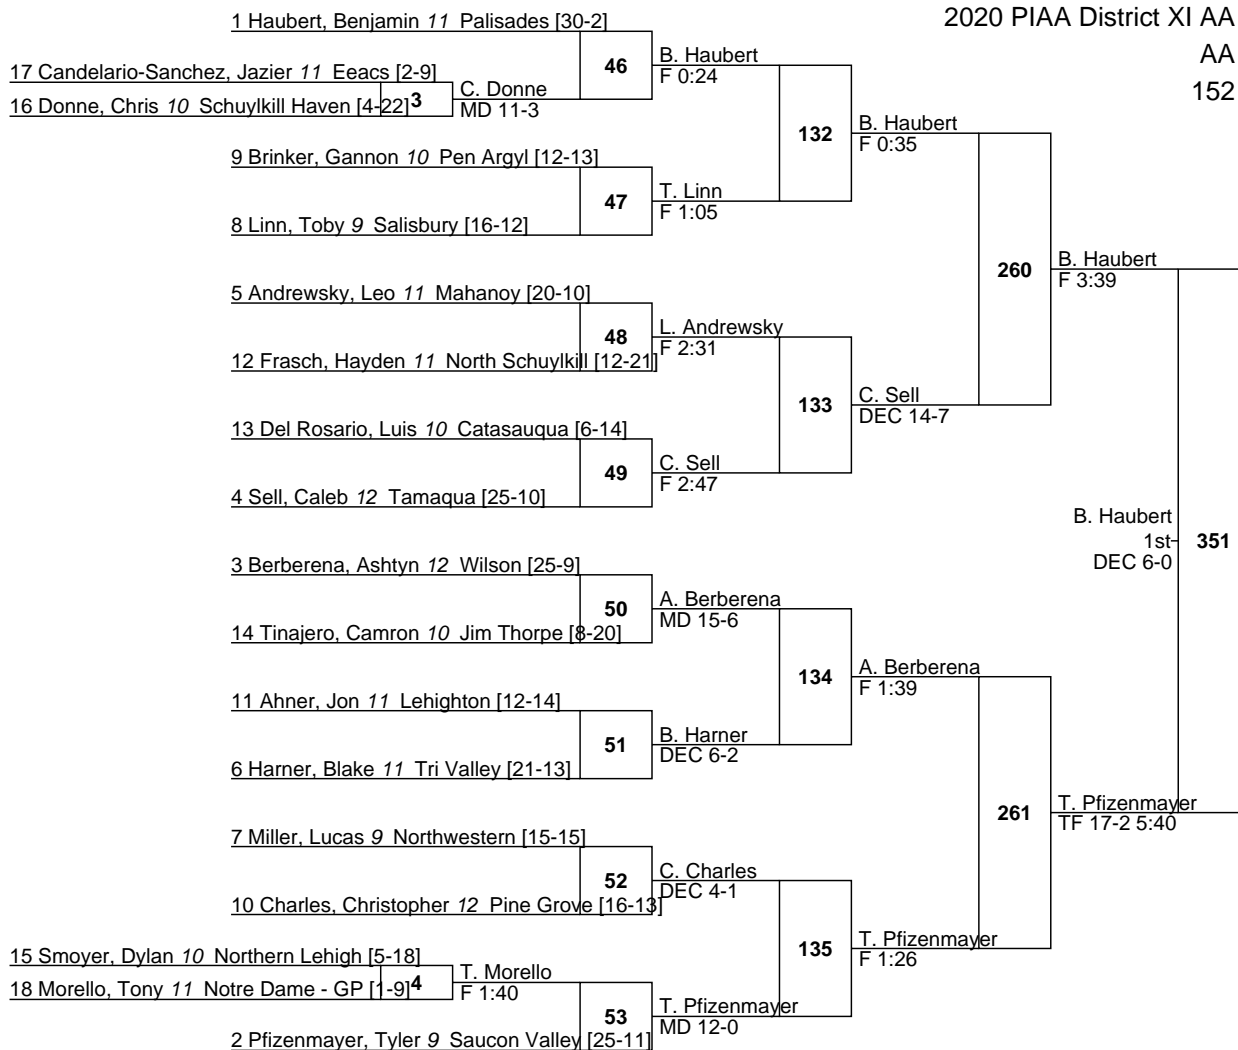

AA

120

1 Chletsos, Brandan 10 Notre Dame - GP [43-4]

2020 PIAA District XI AA

AA

132

2020 PIAA District XI AA

AA
152