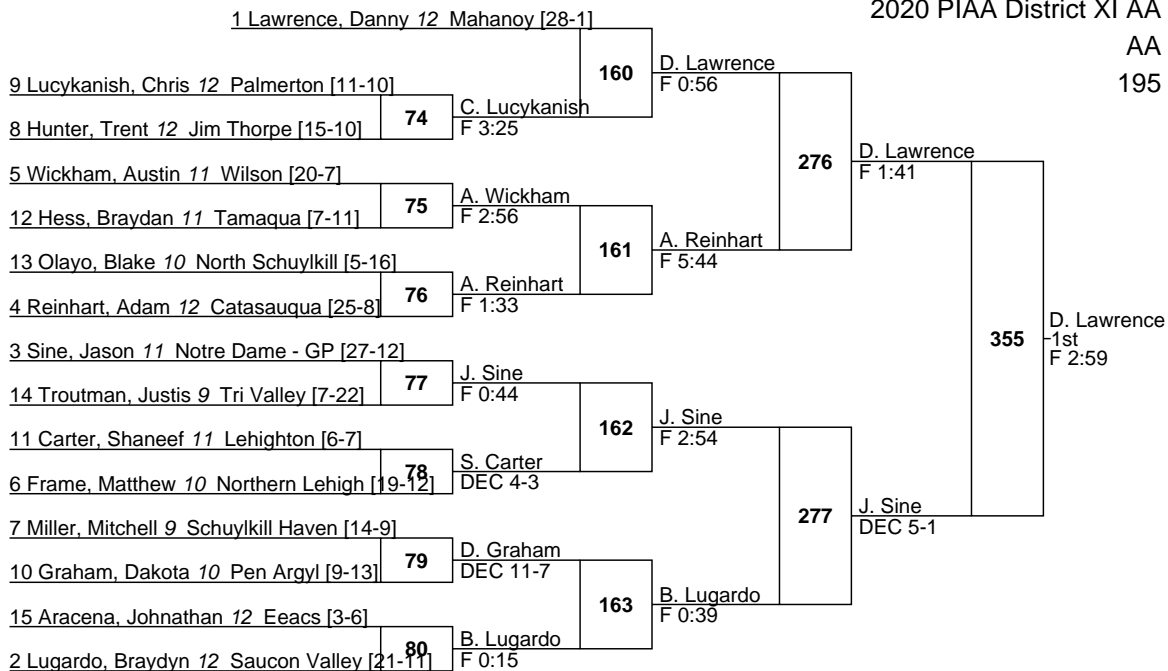

L306 J. Blobe DEC 6-1	325	C. Krell 5th DEC 6-0
L307 C. Krell DEC 5-0		

2020 PIAA District XI AA

AA

182

2020 PIAA District XI AA

AA
195

2020 PIAA District XI AA

AA
220