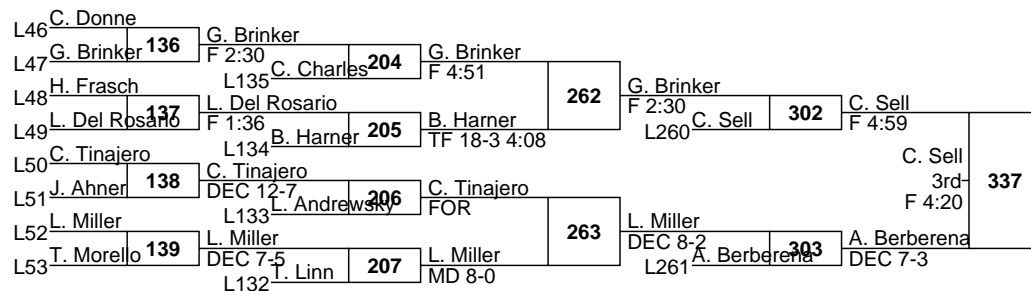

AA

120

1 Chletsos, Brandan 10 Notre Dame - GP [43-4]

2020 PIAA District XI AA

AA

132

2020 PIAA District XI AA

AA
152