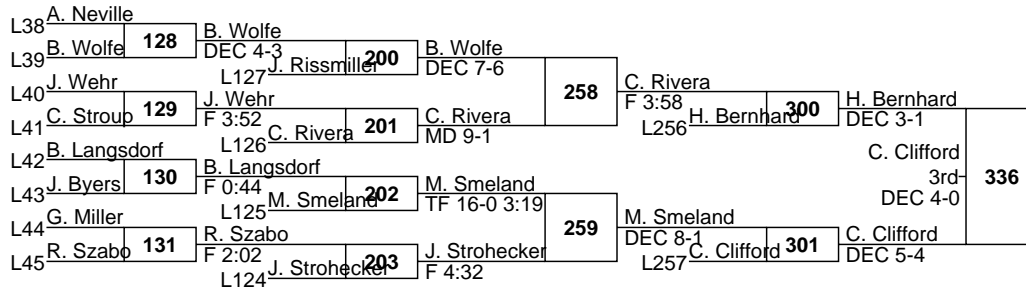

AA

120

1 Chletsos, Brandan 10 Notre Dame - GP [43-4]

2020 PIAA District XI AA

AA

132

2020 PIAA District XI AA

AA
152