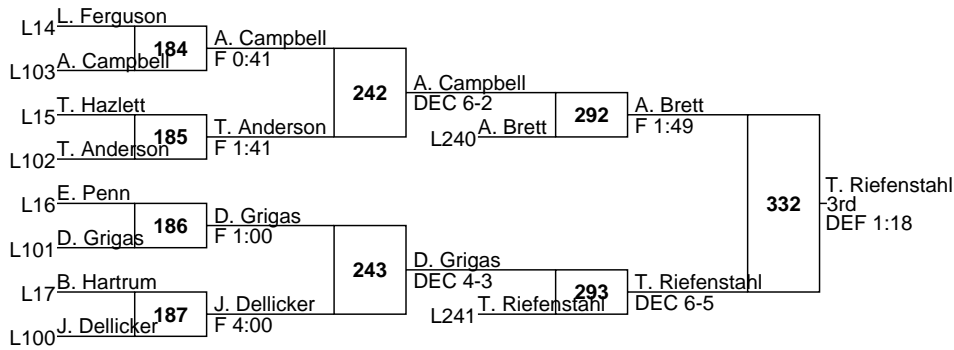

2020 PIAA District XI AA

AA

120

1 Chletsos, Brandan 10 Notre Dame - GP [43-4]