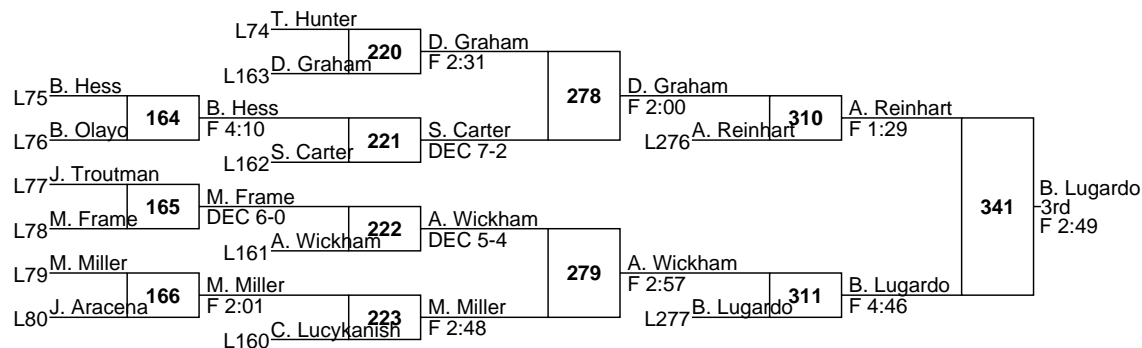

L306 J. Blobe DEC 6-1	325	C. Krell 5th DEC 6-0
L307 C. Krell DEC 5-0		

2020 PIAA District XI AA

AA

182

2020 PIAA District XI AA

AA
195

2020 PIAA District XI AA

AA
220