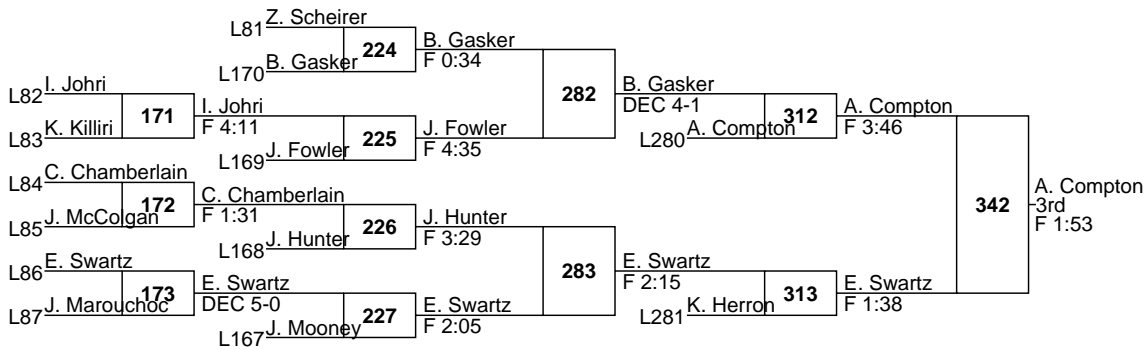

L306 J. Blobe DEC 6-1	325	C. Krell 5th DEC 6-0
L307 C. Krell DEC 5-0		

2020 PIAA District XI AA

AA

182

2020 PIAA District XI AA

AA
195

2020 PIAA District XI AA

AA
220