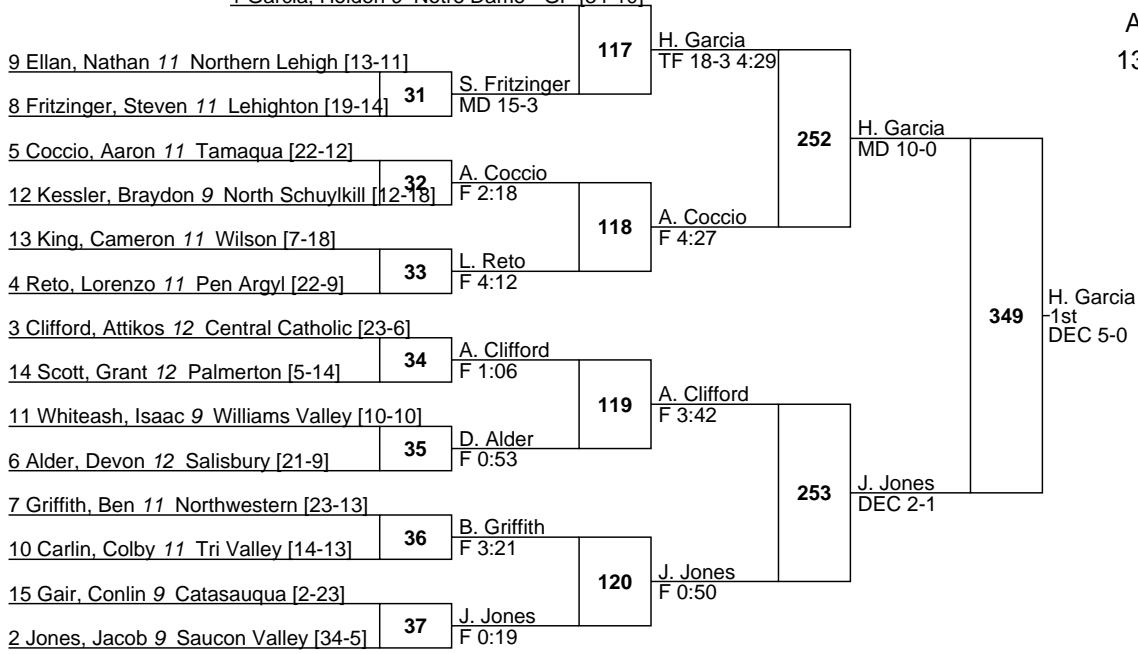

AA

120

1 Chletsos, Brandan 10 Notre Dame - GP [43-4]

2020 PIAA District XI AA

AA

132

2020 PIAA District XI AA

AA
152