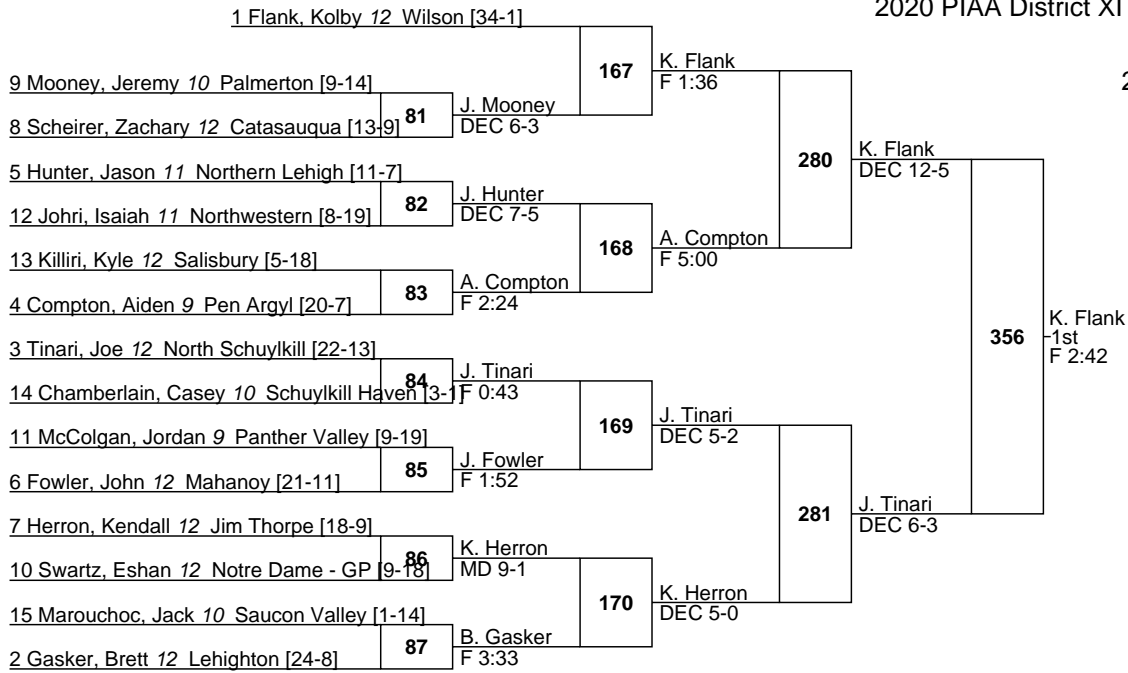

L306 J. Blobe DEC 6-1	325	C. Krell 5th DEC 6-0
L307 C. Krell DEC 5-0		

2020 PIAA District XI AA

AA

182

2020 PIAA District XI AA

AA
195

2020 PIAA District XI AA

AA
220