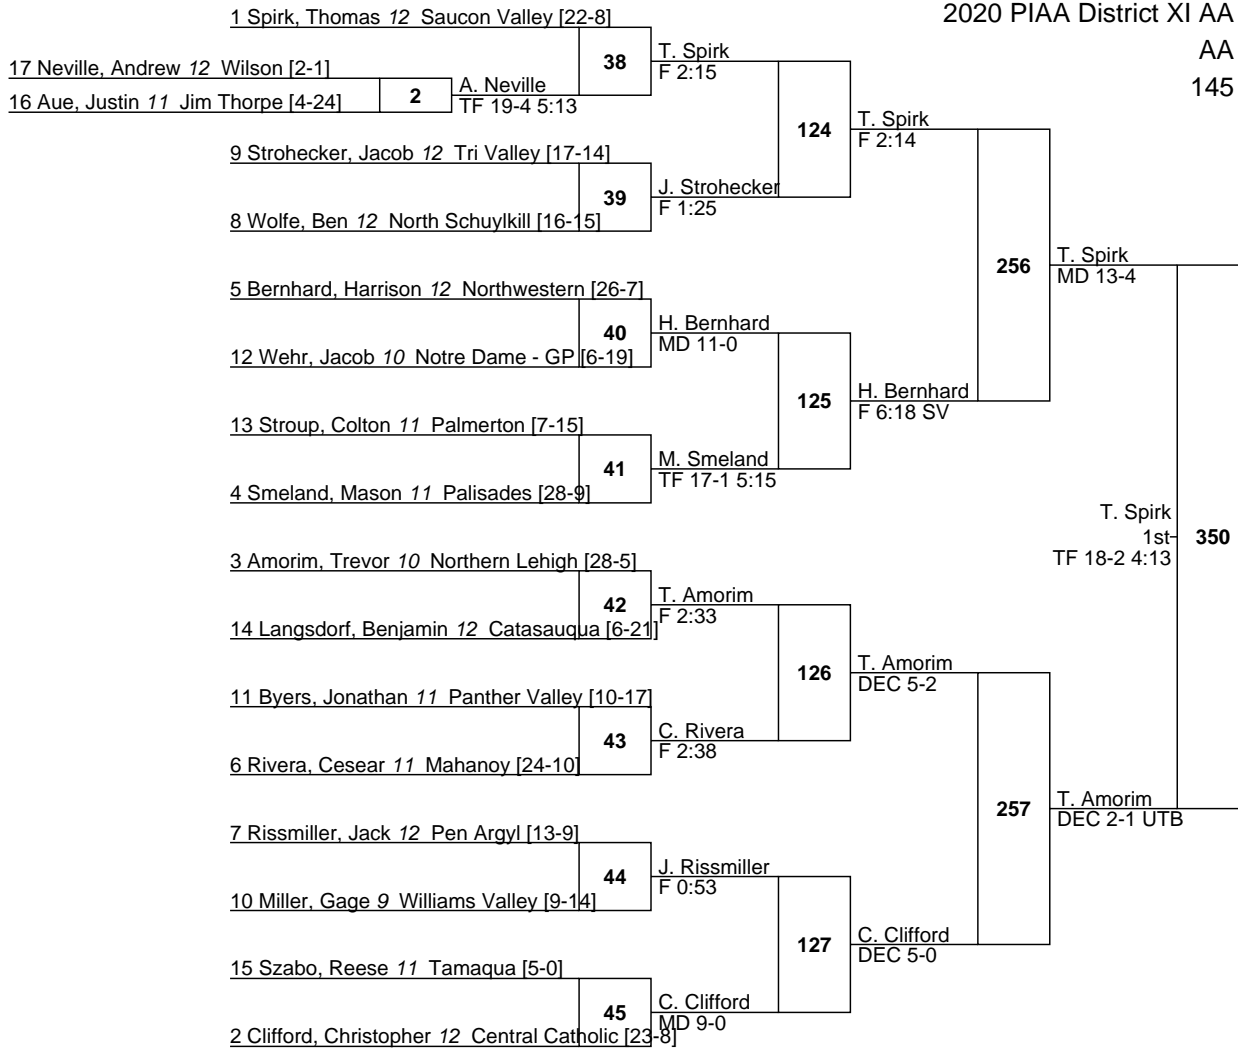

AA

120

1 Chletsos, Brandan 10 Notre Dame - GP [43-4]

2020 PIAA District XI AA

AA

132

2020 PIAA District XI AA

AA
152