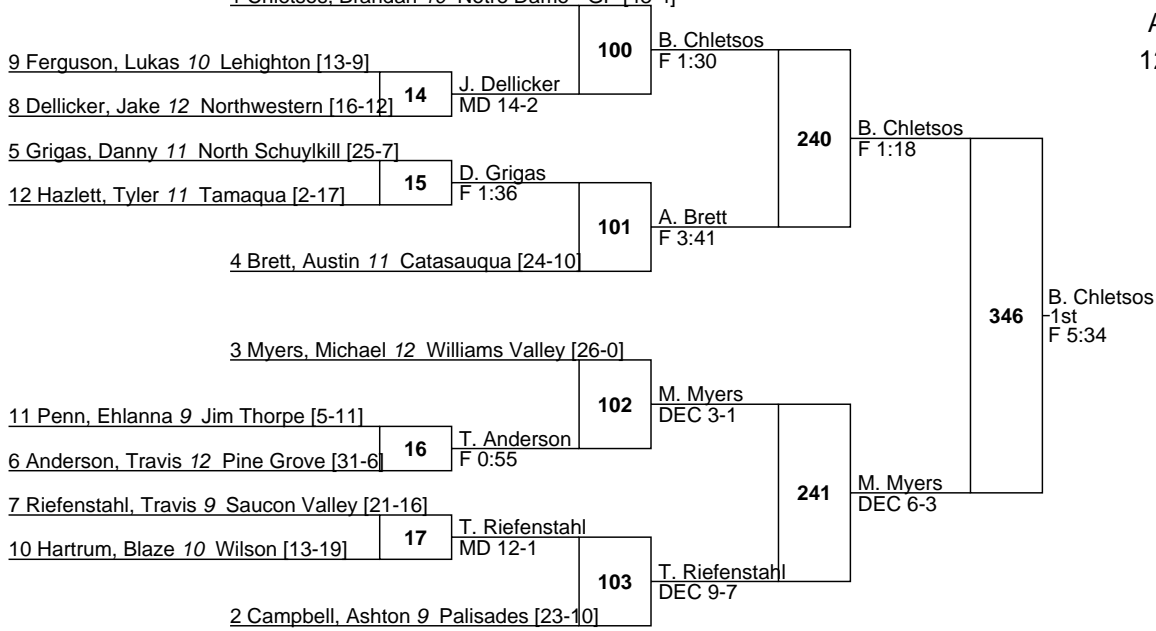

2020 PIAA District XI AA

AA

120

1 Chletsos, Brandan 10 Notre Dame - GP [43-4]