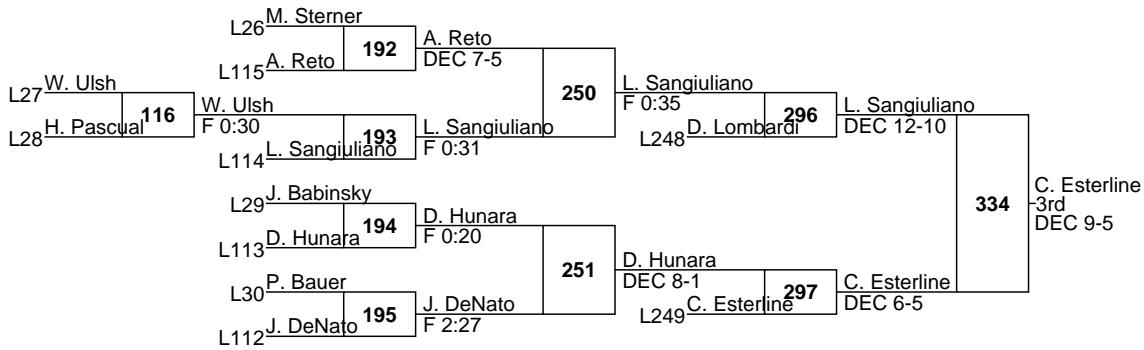

AA

120

1 Chletsos, Brandan 10 Notre Dame - GP [43-4]

2020 PIAA District XI AA

AA

132

2020 PIAA District XI AA

AA
152