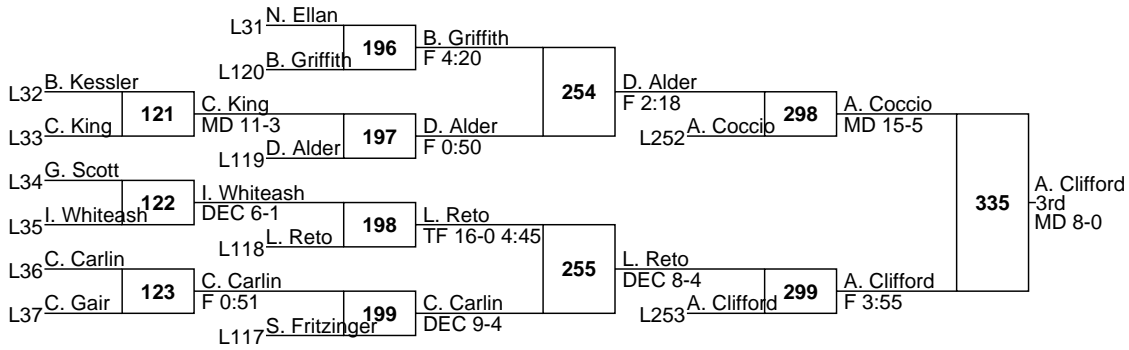

AA

120

1 Chletsos, Brandan 10 Notre Dame - GP [43-4]

2020 PIAA District XI AA

AA

132

2020 PIAA District XI AA

AA
152