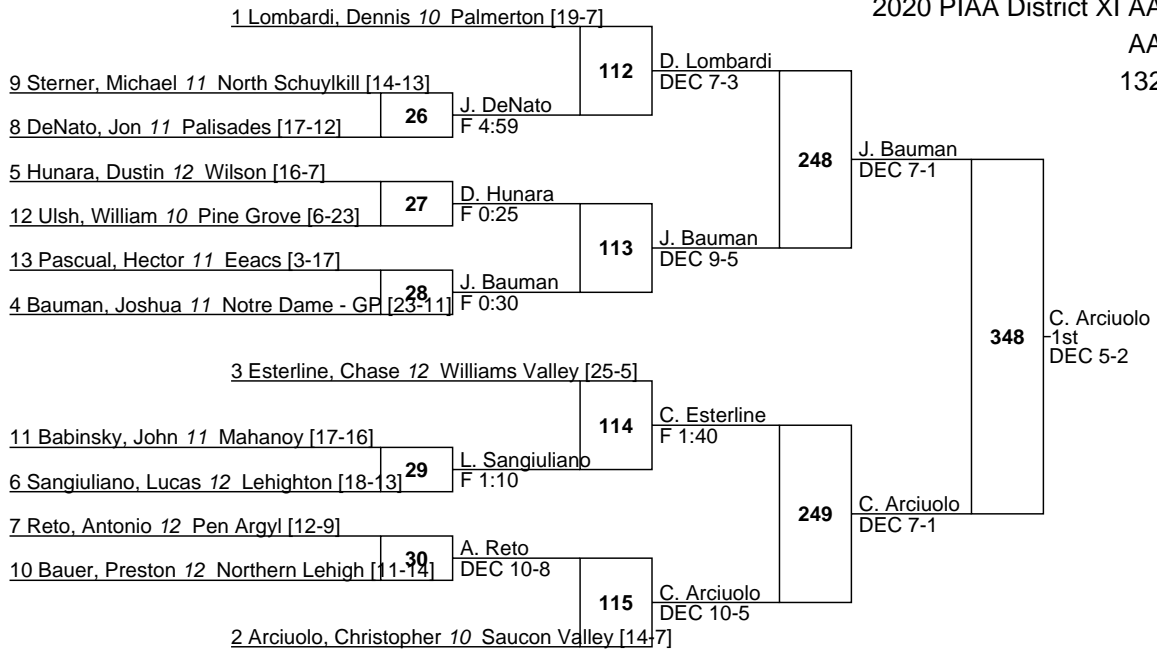

AA

120

1 Chletsos, Brandan 10 Notre Dame - GP [43-4]

2020 PIAA District XI AA

AA

132

2020 PIAA District XI AA

AA
152